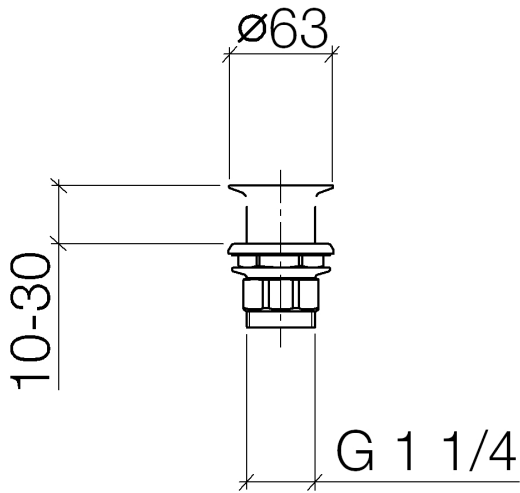

10 110 970

Fits: IMO, LULU, MADISON, MEM, TARA,
CL.1, LISSÉ, VAIA, META, CYO

	Durabronz (23kt Gold)	10 110 970-09
	Chrome	10 110 970-00
	Brushed Platinum	10 110 970-06
	Platinum	10 110 970-08
	Dark Chrome	10 110 970-19
	Light Gold	10 110 970-26
	Brushed Light Gold	10 110 970-27
	Brushed Durabronz (23kt Gold)	10 110 970-28
	Matte Black	10 110 970-33
	Brushed Bronze	10 110 970-42
	Brushed Champagne (22kt Gold)	10 110 970-46
	Champagne (22kt Gold)	10 110 970-47
	Brushed Chrome	10 110 970-93
	Brushed Dark Platinum	10 110 970-99

Grated waste 1 1/4" - Durabross (23kt Gold)

IMO

10 110 970

Only suitable for sinks without an overflow.

10 110 970

10 110 970

Parts for other finishes can be found here: [Chrome](#)

Spare parts list

No.	Item Number	Name	Quantity used	Delivery time
1	09 11 01 025-09	cup	1	60
2	09 14 05 039 90	seal	1	2
3	09 14 03 025 90	seal	1	2
4	09 23 10 017 90	nut	1	2
5	09 23 10 020-09	nut	1	60