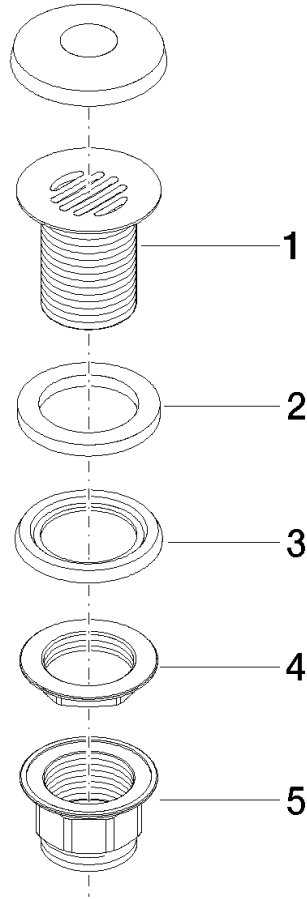

10 110 970

Fits: IMO, LULU, MADISON, MEM, TARA,
CL.1, LISSÉ, VAIA, META, CYO

	Durabronz (23kt Gold)	10 110 970-09
	Chrome	10 110 970-00
	Brushed Platinum	10 110 970-06
	Platinum	10 110 970-08
	Dark Chrome	10 110 970-19
	Light Gold	10 110 970-26
	Brushed Light Gold	10 110 970-27
	Brushed Durabronz (23kt Gold)	10 110 970-28
	Matte Black	10 110 970-33
	Brushed Bronze	10 110 970-42
	Brushed Champagne (22kt Gold)	10 110 970-46
	Champagne (22kt Gold)	10 110 970-47
	Brushed Chrome	10 110 970-93
	Brushed Dark Platinum	10 110 970-99

Grated waste 1 1/4" - Durabross (23kt Gold)

IMO

10 110 970

Only suitable for sinks without an overflow.

10 110 970

10 110 970

Parts for other finishes can be found here: [Chrome](#)

Spare parts list

No.	Item Number	Name	Quantity used	Delivery time
1	09 11 01 025-09	cup	1	60
2	09 14 05 039 90	seal	1	2
3	09 14 03 025 90	seal	1	2
4	09 23 10 017 90	nut	1	2
5	09 23 10 020-09	nut	1	60